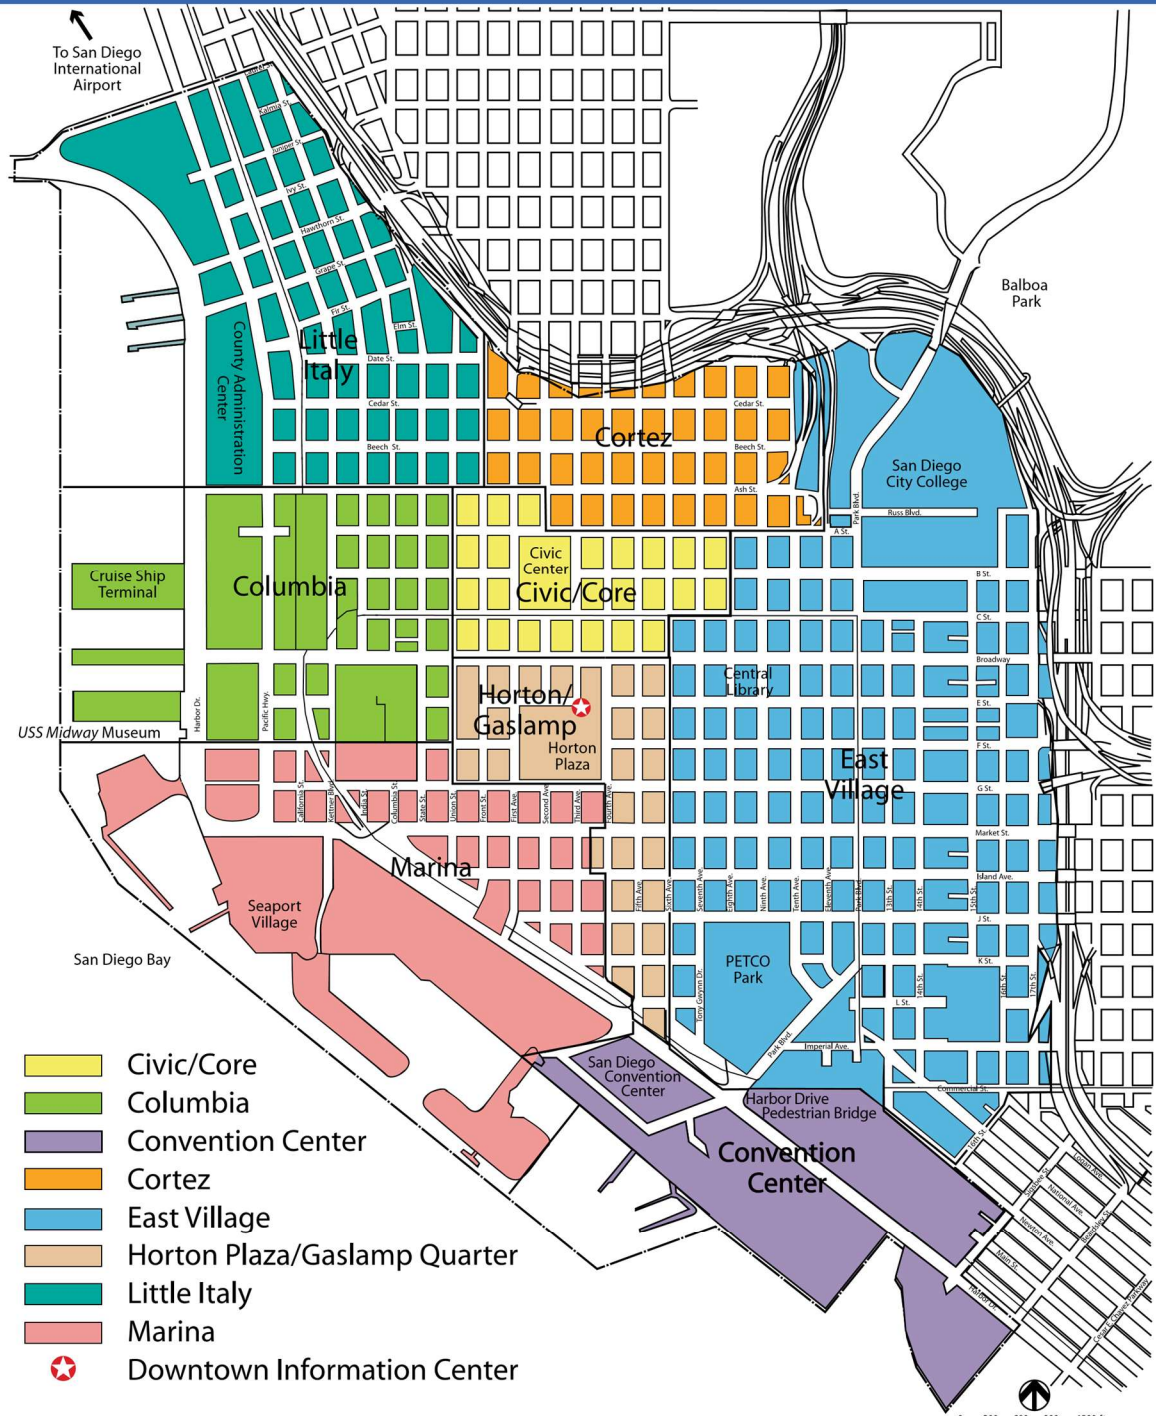

# Downtown San Diego Neighborhoods

Centre City Development Corporation

401 B Street, Fourth Floor | San Diego, CA 92101 | 619-235-2200 | www.ccdc.com

Centre City  
Development  
Corporation